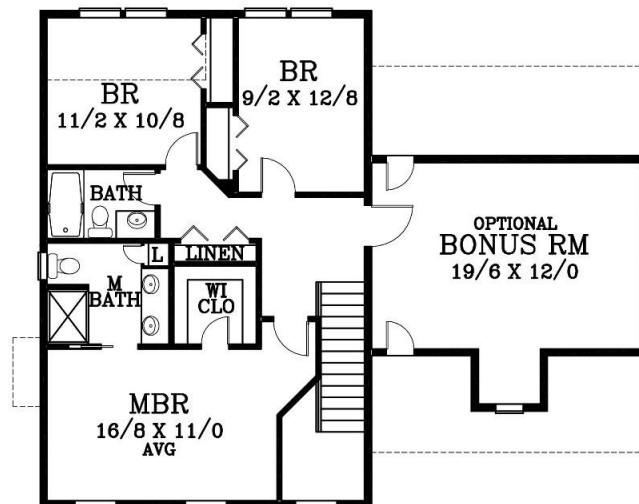

MAIN FLOOR PLAN
 865 SQUARE FEET
 1640 SQ FT TOTAL NIC BONUS

UPPER FLOOR PLAN
 775 SQUARE FEET
 NIC 315 SQ FT BONUS

The Hawthorne

Plan No. 111197

Tel: (503) 624 0555 Fax: (503) 624 0155
 www.suntelhomedesign.com