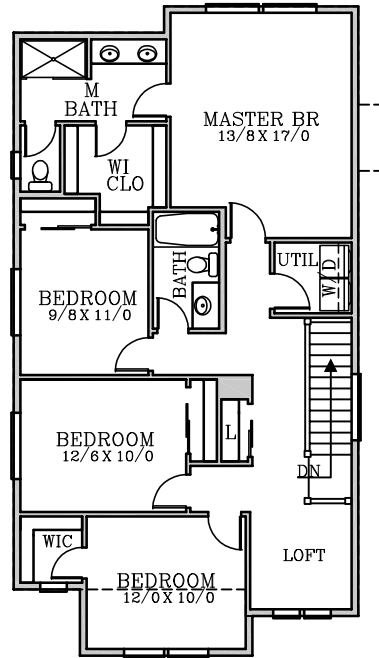

MAIN FLOOR PLAN
 760 SQUARE FEET
 1907 TOTAL SQUARE FEET

UPPER FLOOR PLAN
 1147 SQUARE FEET

Greeley

Plan No. 42816