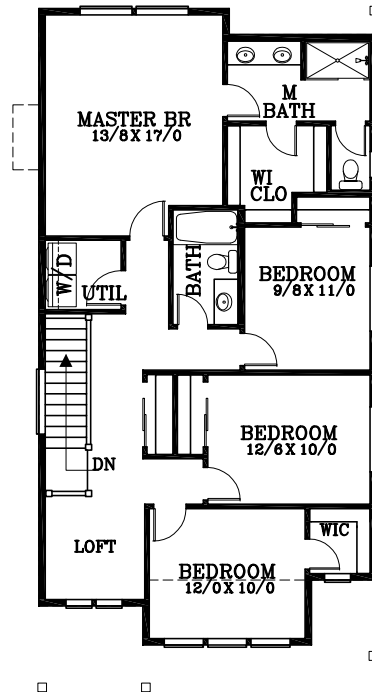

MAIN FLOOR PLAN
760 SQUARE FEET
1907 TOTAL SQUARE FEET

UPPER FLOOR PLAN
1147 SQUARE FEET

Greeley B

Plan No. 42816B

Tel: (503) 624 0555 Fax: (503) 624 0155
www.suntelhomedesign.com