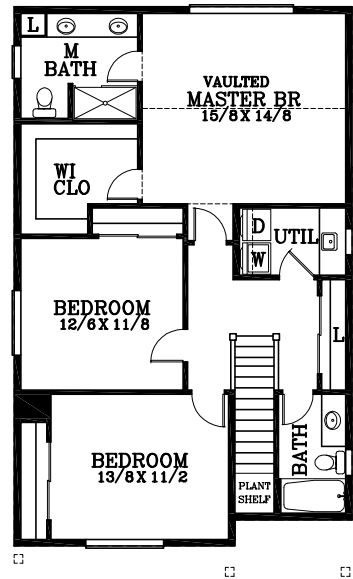

MAIN FLOOR PLAN
710 SQUARE FEET
1723 TOTAL SQUARE FEET

UPPER FLOOR PLAN
1013 SQUARE FEET

Corbett B

Plan No. 12909B

Tel: (503) 624 0555 Fax: (503) 624 0155
www.suntelhomedesign.com