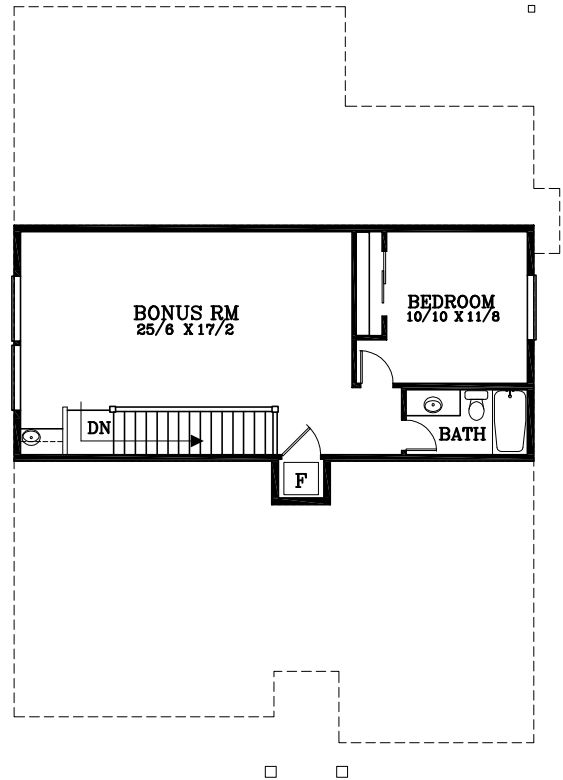

MAIN FLOOR PLAN
 1700 SQUARE FEET
 2383 TOTAL SQUARE FEET

UPPER FLOOR PLAN
 683 SQUARE FEET

Colton

Plan No. 042216

Tel: (503) 624 0555 Fax: (503) 624 0155
 www.suntelhomedesign.com