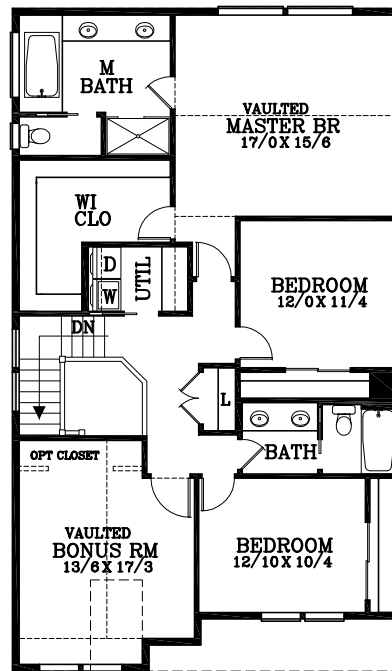

MAIN FLOOR PLAN
1054 SQUARE FEET
2428 TOTAL SQUARE FEET

UPPER FLOOR PLAN
1374 SQUARE FEET

Briarwood N

Plan No. 111411N

Tel: (503) 624 0555 Fax: (503) 624 0155
www.suntelhomedesign.com