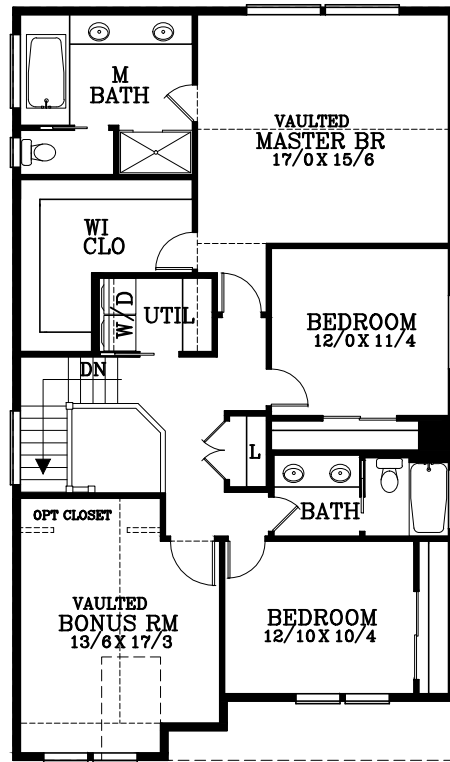

MAIN FLOOR PLAN
1054 SQUARE FEET
2428 TOTAL SQUARE FEET

UPPER FLOOR PLAN
1374 SQUARE FEET

Briarwood M

Plan No. 111411M

Tel: (503) 624 0555 Fax: (503) 624 0155
www.suntelhomedesign.com