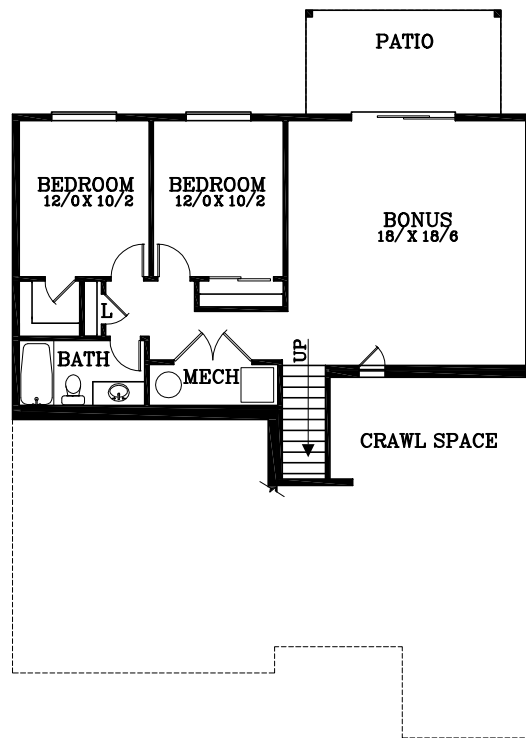

MAIN FLOOR PLAN
 1,347 SQUARE FEET
 2,192 TOTAL SQUARE FEET

LOWER FLOOR PLAN
 845 SQUARE FEET

Bethany B

Plan No. 22013B

Tel: (503) 624 0555 Fax: (503) 624 0155
 www.suntelhomedesign.com