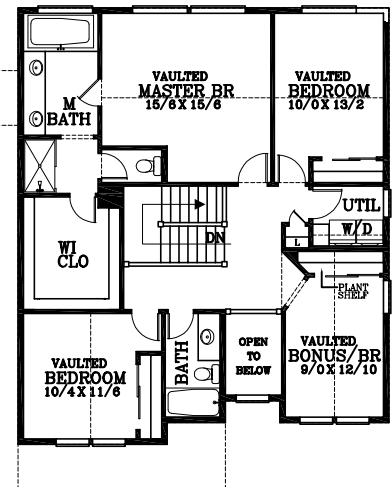

LOWER FLOOR PLAN  
701 SQUARE FEET

MAIN FLOOR PLAN  
951 SQUARE FEET  
2851 TOTAL SQUARE FEET

UPPER FLOOR PLAN  
1199 SQUARE FEET

Avery E

Plan No. 52214E

Tel: (503) 624 0555 Fax: (503) 624 0155  
www.suntelhomedesign.com