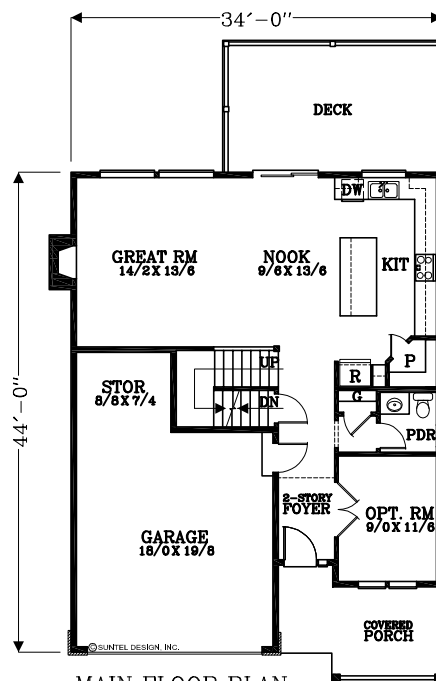

LOWER FLOOR PLAN  
701 SQUARE FEET

MAIN FLOOR PLAN  
951 SQUARE FEET  
2851 TOTAL SQUARE FEET

UPPER FLOOR PLAN  
1199 SQUARE FEET

Avery E

Plan No. 52214E

Tel: (503) 624 0555 Fax: (503) 624 0155  
www.suntelhomedesign.com