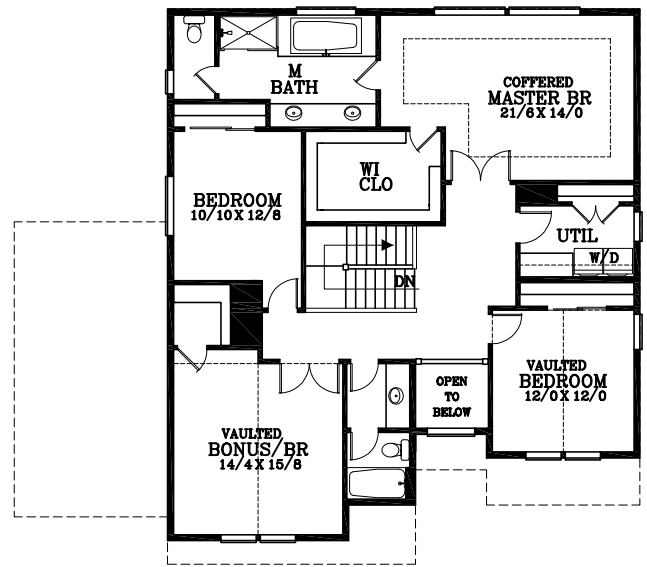

MAIN FLOOR PLAN
 1240 SQUARE FEET
 2772 TOTAL SQUARE FEET

UPPER FLOOR PLAN
 1532 SQUARE FEET

Avery D

Plan No. 52214D

Tel: (503) 624 0555 Fax: (503) 624 0155
 www.suntelhomedesign.com