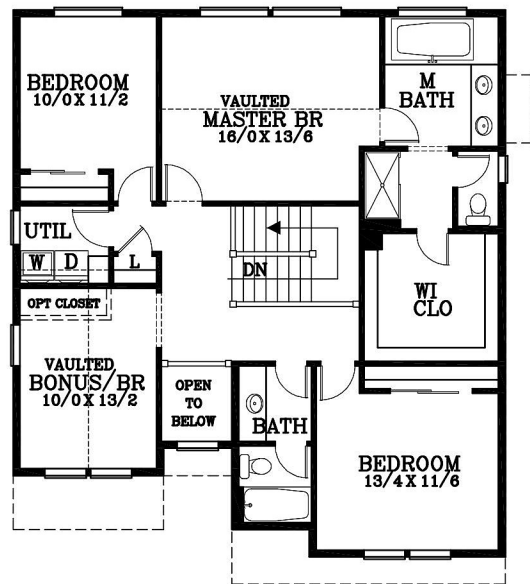

**MAIN FLOOR PLAN**  
 956 SQUARE FEET  
 2178 TOTAL SQUARE FEET

**UPPER FLOOR PLAN**  
 1222 SQUARE FEET

**Avery**

Plan No. 52214

Tel: (503) 624 0555 Fax: (503) 624 0155  
 www.suntelhomedesign.com