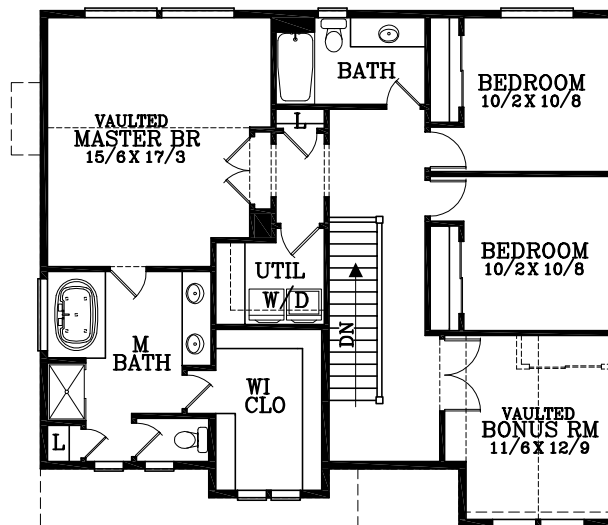

MAIN FLOOR PLAN
958 SQUARE FEET
2248 TOTAL SQUARE FEET

UPPER FLOOR PLAN
1290 SQUARE FEET

Arlington D

Plan No. 111511D

Tel: (503) 624 0555 Fax: (503) 624 0155
www.suntelhomedesign.com