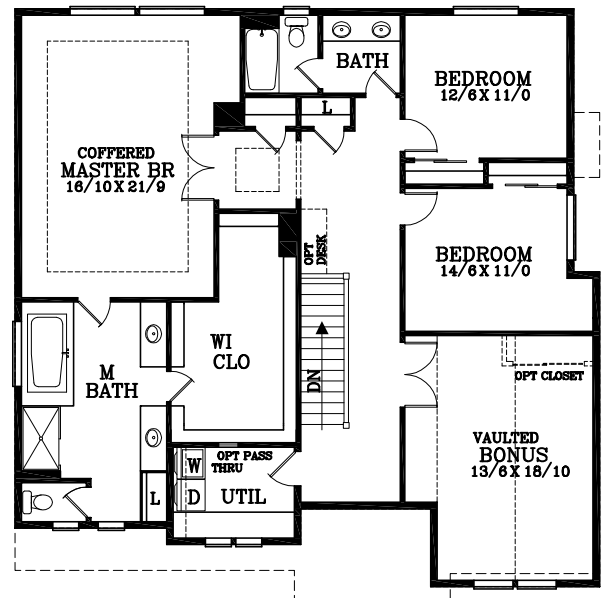

MAIN FLOOR PLAN
 1380 SQUARE FEET
 3154 TOTAL SQUARE FEET

UPPER FLOOR PLAN
 1774 SQUARE FEET

Arlington J

Plan No. 111511J

Tel: (503) 624 0555 Fax: (503) 624 0155
 www.suntelhomedesign.com