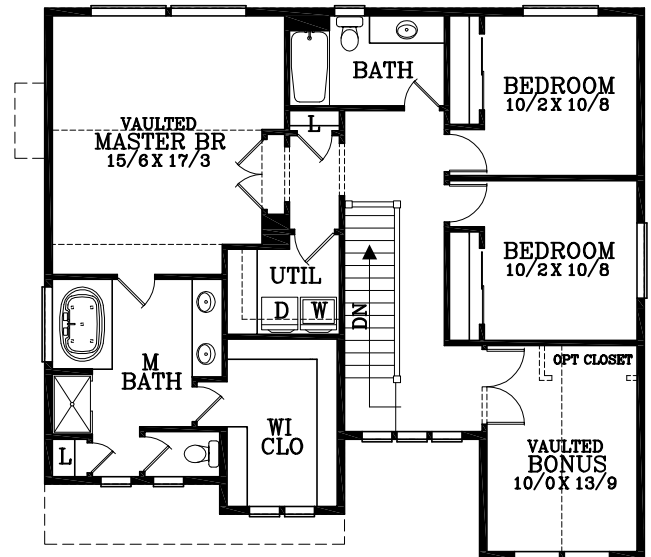

MAIN FLOOR PLAN
942 SQUARE FEET
2202 TOTAL SQUARE FEET

UPPER FLOOR PLAN
1260 SQUARE FEET

Arlington E

Plan No. 111511E

Tel: (503) 624 0555 Fax: (503) 624 0155
www.suntelhomedesign.com