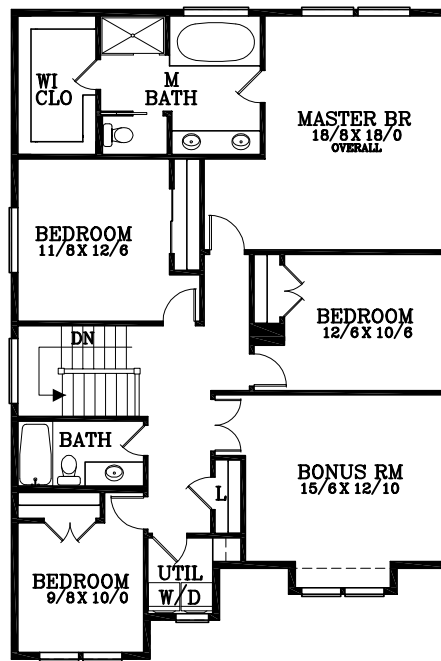

**MAIN FLOOR PLAN**  
 972 SQUARE FEET  
 2482 TOTAL SQUARE FEET

**UPPER FLOOR PLAN**  
 1510 SQUARE FEET

Riley

Tel: (503) 624 0555 Fax: (503) 624 0155  
 www.suntelhomedesign.com

Plan No. 102015