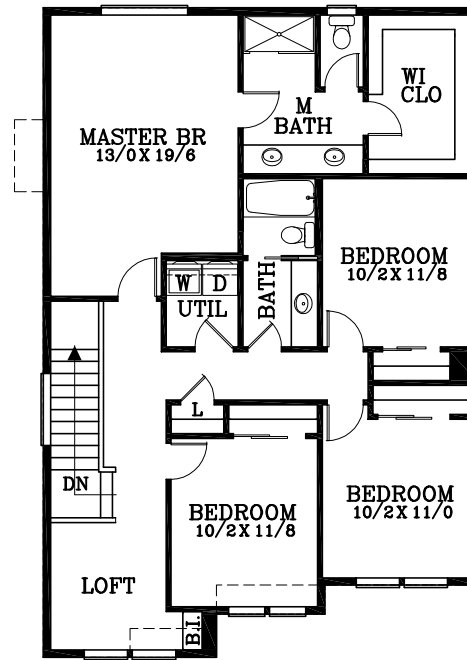

MAIN FLOOR PLAN
 897 SQUARE FEET
 2172 TOTAL SQUARE FEET

UPPER FLOOR PLAN
 1275 SQUARE FEET

Bailey B

Plan No. 121214B

Tel: (503) 624 0555 Fax: (503) 624 0155
 www.suntelhomedesign.com