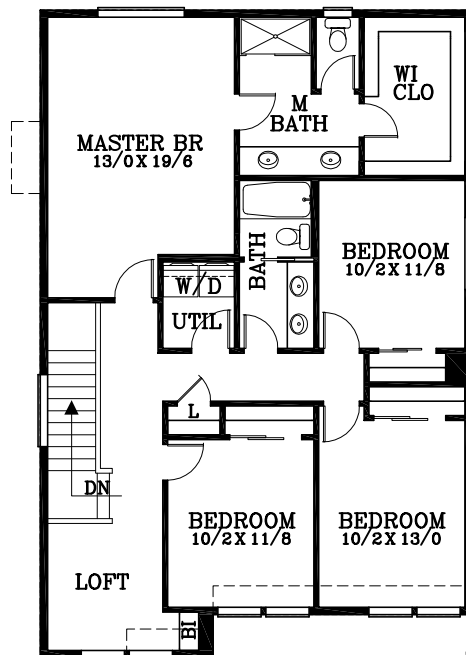

MAIN FLOOR PLAN
897 SQUARE FEET
2193 TOTAL SQUARE FEET

UPPER FLOOR PLAN
1296 SQUARE FEET

Bailey

Plan No. 121214

Suntel
DESIGN · INC ·

Tel: (503) 624 0555 Fax: (503) 624 0155
www.suntelhomedesign.com