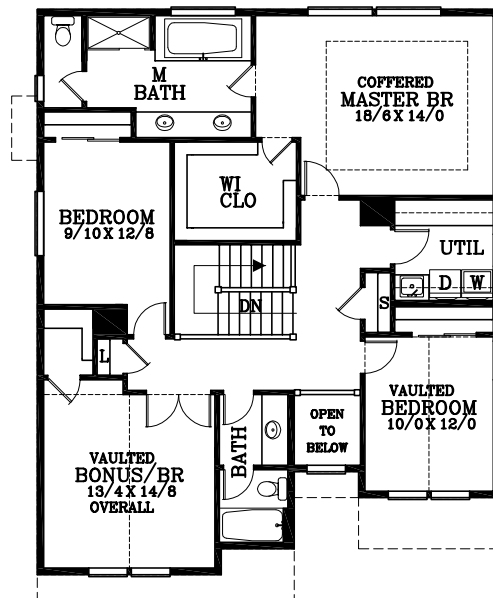

MAIN FLOOR PLAN
 1100 SQUARE FEET
 2466 TOTAL SQUARE FEET

UPPER FLOOR PLAN
 1366 SQUARE FEET

Avery C

Plan No. 52214C

Tel: (503) 624 0555 Fax: (503) 624 0155
 www.suntelhomedesign.com