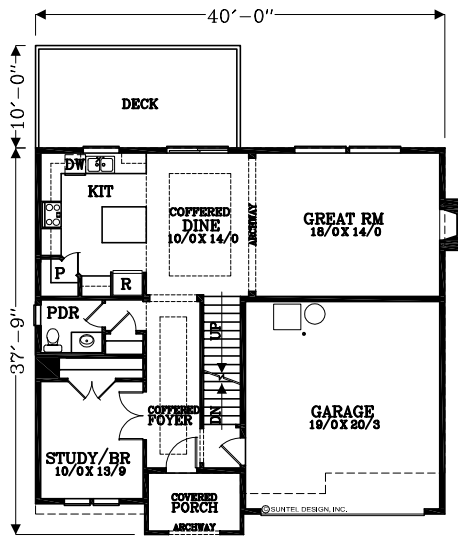

LOWER FLOOR PLAN
608 TOTAL SQUARE FEET

MAIN FLOOR PLAN
958 SQUARE FEET
2852 TOTAL SQUARE FEET

UPPER FLOOR PLAN
1286 SQUARE FEET

Arlington K

Plan No. 111511K

Tel: (503) 624 0555 Fax: (503) 624 0155
www.suntelhomedesign.com