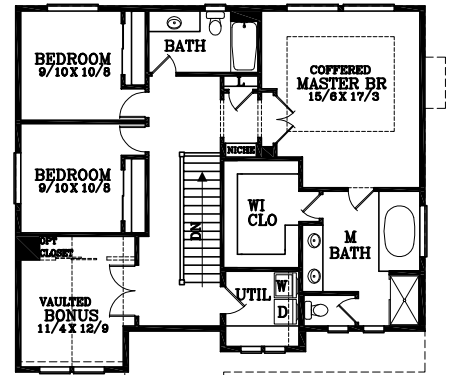

LOWER FLOOR PLAN
608 TOTAL SQUARE FEET

MAIN FLOOR PLAN
958 SQUARE FEET
2852 TOTAL SQUARE FEET

UPPER FLOOR PLAN
1286 SQUARE FEET

Arlington K

Plan No. 111511K

Tel: (503) 624 0555 Fax: (503) 624 0155
www.suntelhomedesign.com