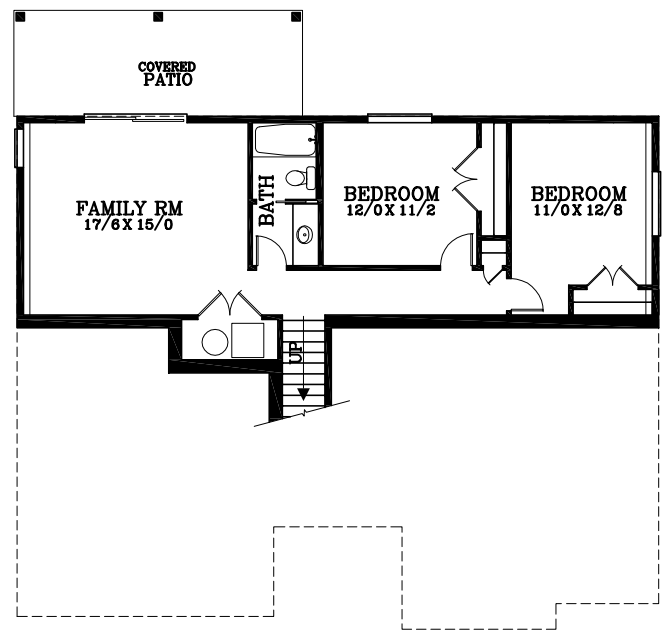

MAIN FLOOR PLAN

1466 SQUARE FEET
2290 TOTAL SQUARE FEET

LOWER FLOOR PLAN

824 SQUARE FEET

Laurel

Plan No. 111214

Tel: (503) 624 0555 Fax: (503) 624 0155
www.suntelhomedesign.com