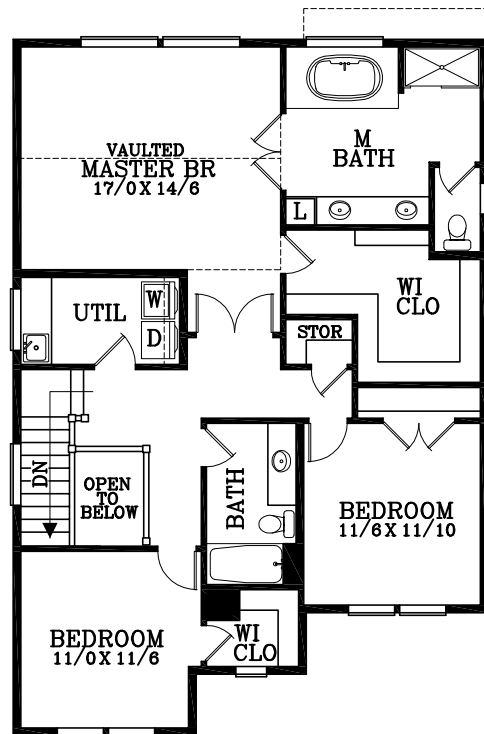

MAIN FLOOR PLAN
822 SQUARE FEET
2019 TOTAL SQUARE FEET

UPPER FLOOR PLAN
1197 SQUARE FEET

Briarwood B

Plan No. 111411B

Tel: (503) 624 0555 Fax: (503) 624 0155
www.suntelhomedesign.com