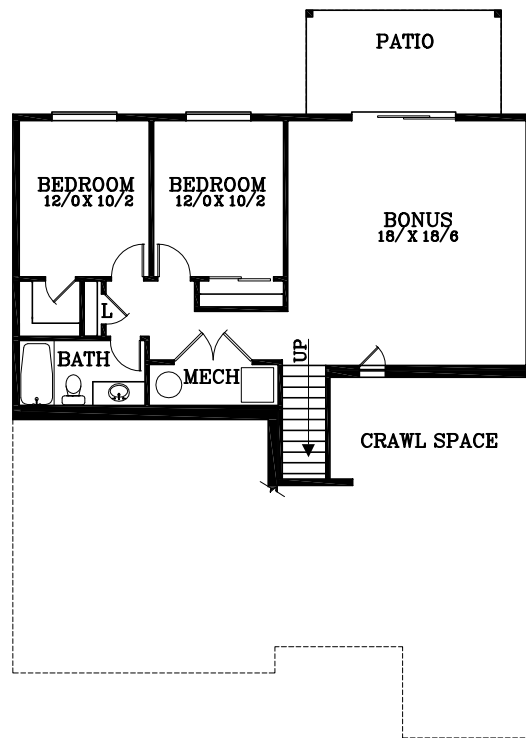

MAIN FLOOR PLAN
 1,347 SQUARE FEET
 2,192 TOTAL SQUARE FEET

LOWER FLOOR PLAN
 845 SQUARE FEET

Bethany

Plan No. 22013

Tel: (503) 624 0555 Fax: (503) 624 0155
 www.suntelhomedesign.com