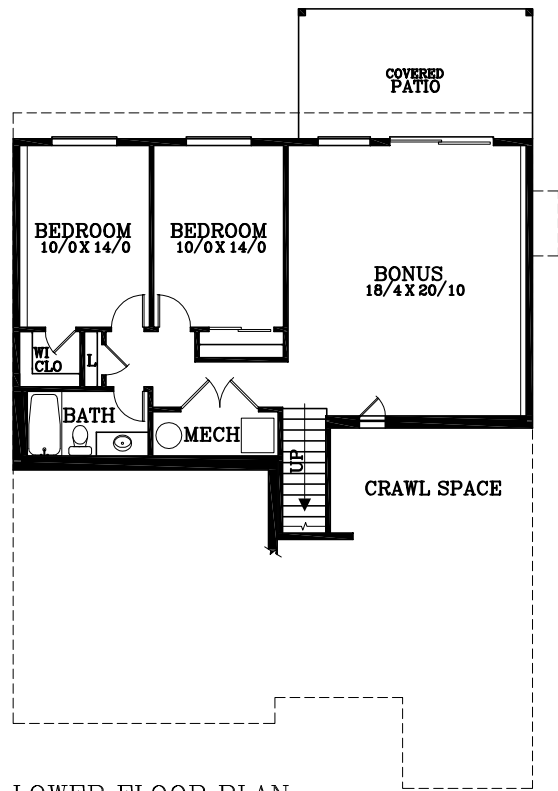

MAIN FLOOR PLAN
 1526 SQUARE FEET
 2458 TOTAL SQUARE FEET

LOWER FLOOR PLAN
 932 SQUARE FEET

Bethany C

Plan No. 22013C

Tel: (503) 624 0555 Fax: (503) 624 0155
 www.suntelhomedesign.com