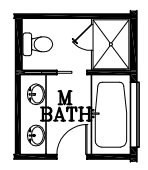

MAIN FLOOR PLAN
 770 SQUARE FEET
 1,843 TOTAL SQUARE FEET

UPPER FLOOR PLAN
 1,073 SQUARE FEET

**ALTERNATE
 MASTER BATH PLAN**

Gardiner B

Plan No. 60313B