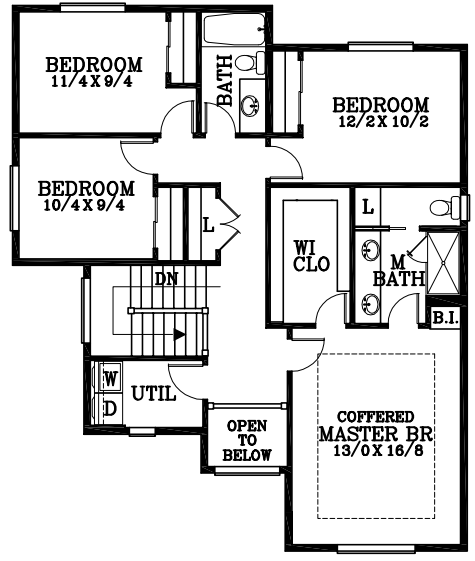

MAIN FLOOR PLAN
 770 SQUARE FEET
 1,843 TOTAL SQUARE FEET

UPPER FLOOR PLAN
 1,073 SQUARE FEET

**ALTERNATE
 MASTER BATH PLAN**

Gardiner B

Plan No. 60313B