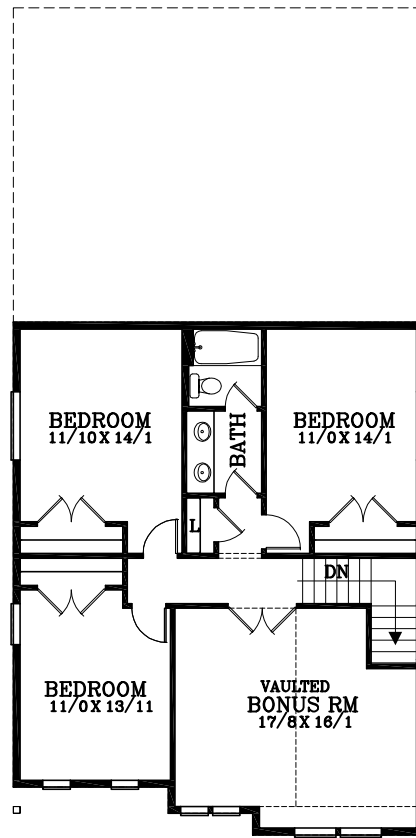

MAIN FLOOR PLAN  
1345 SQUARE FEET  
2371 TOTAL SQUARE FEET

UPPER FLOOR PLAN  
1026 SQUARE FEET

Briarwood S

Plan No. 111411S

Tel: (503) 624 0555 Fax: (503) 624 0155  
www.suntelhomedesign.com