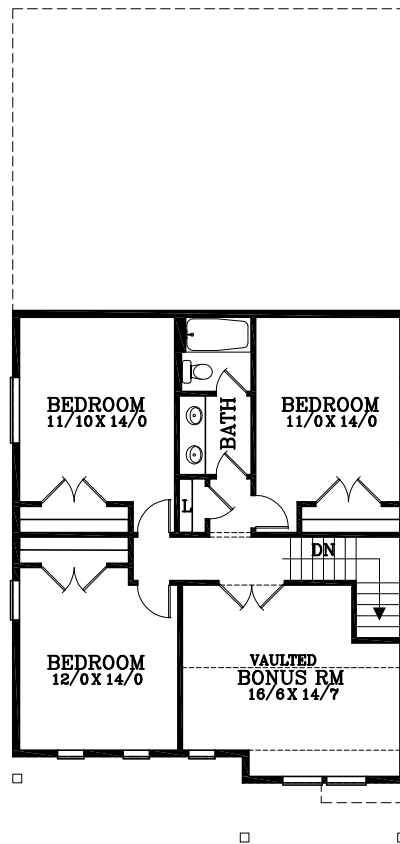

MAIN FLOOR PLAN
 1345 SQUARE FEET
 2340 TOTAL SQUARE FEET

UPPER FLOOR PLAN
 995 SQUARE FEET

Briarwood R

Plan No. 111411R

Tel: (503) 624 0555 Fax: (503) 624 0155
 www.suntelhomedesign.com