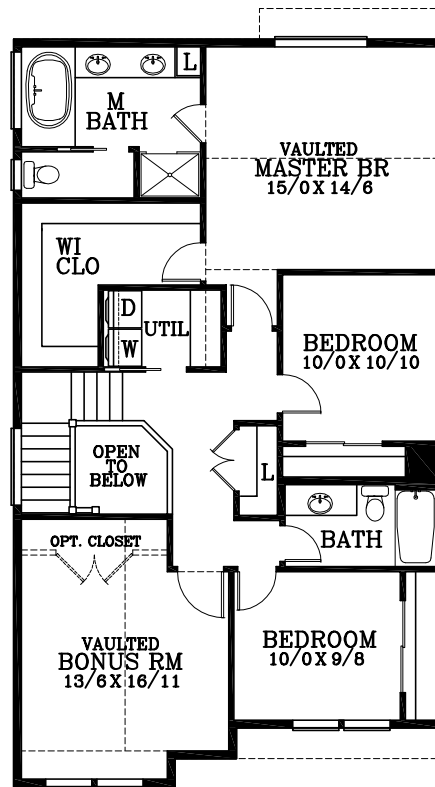

MAIN FLOOR PLAN
 919 SQUARE FEET
 2136 TOTAL SQUARE FEET

UPPER FLOOR PLAN
 1217 SQUARE FEET

Briarwood E

Plan No. 111411E