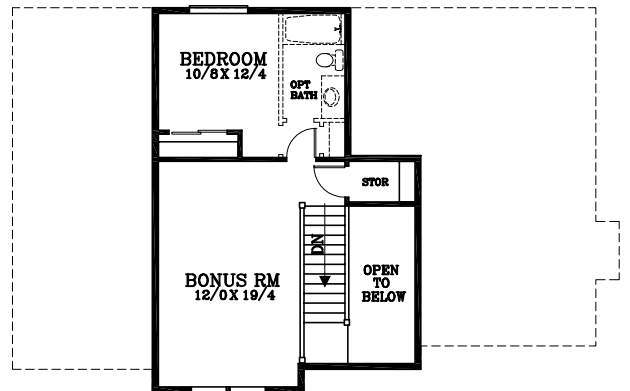

MAIN FLOOR PLAN
 1546 SQUARE FEET
 2099 TOTAL SQUARE FEET

LOWER FLOOR PLAN

UPPER FLOOR PLAN
 553 SQUARE FEET

Austin B

Plan No. 121212B