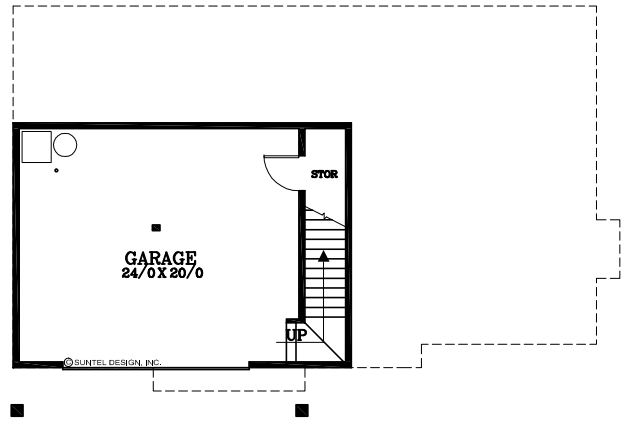

MAIN FLOOR PLAN
 1546 SQUARE FEET
 2099 TOTAL SQUARE FEET

LOWER FLOOR PLAN

UPPER FLOOR PLAN
 553 SQUARE FEET

Austin B

Plan No. 121212B