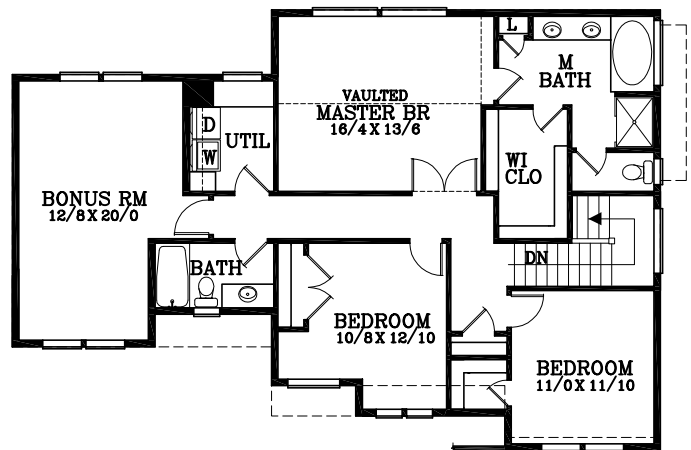

MAIN FLOOR PLAN  
 934 SQUARE FEET  
 2224 TOTAL SQUARE FEET

UPPER FLOOR PLAN  
 1290 SQUARE FEET

Grandville E

Plan Number 32112E