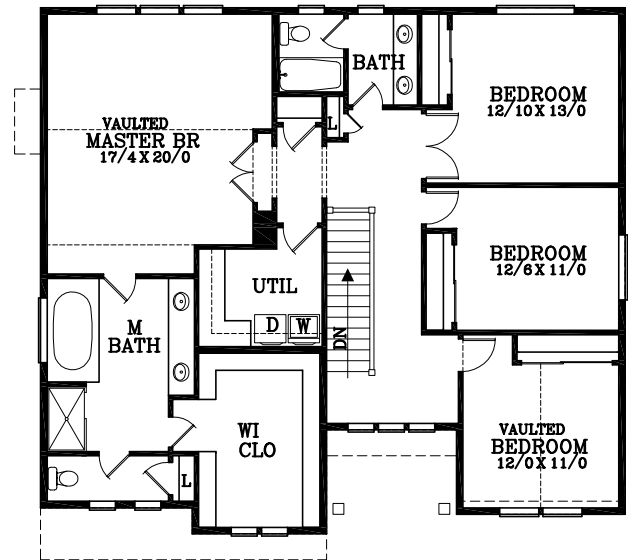

MAIN FLOOR PLAN
1233 SQUARE FEET
2892 TOTAL SQUARE FEET

UPPER FLOOR PLAN
1659 SQUARE FEET

Arlington G

Plan No. 111511G

Tel: (503) 624 0555 Fax: (503) 624 0155
www.suntelhomedesign.com