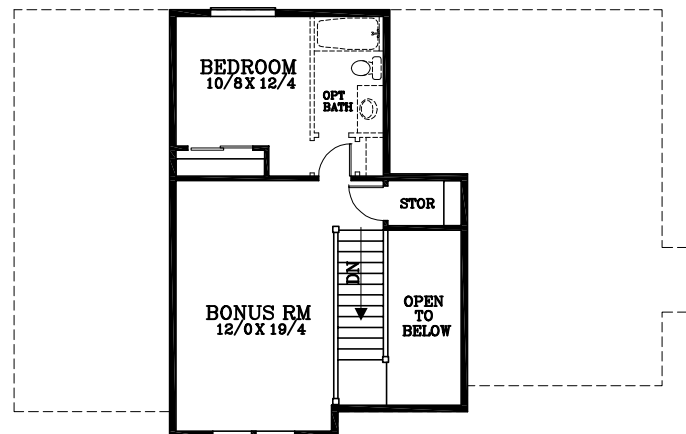

MAIN FLOOR PLAN
 1546 SQUARE FEET
 2099 TOTAL SQUARE FEET

LOWER FLOOR PLAN

UPPER FLOOR PLAN
 553 SQUARE FEET

Austin

Plan No. 121212

Tel: (503) 624 0555 Fax: (503) 624 0155
 www.suntelhomedesign.com