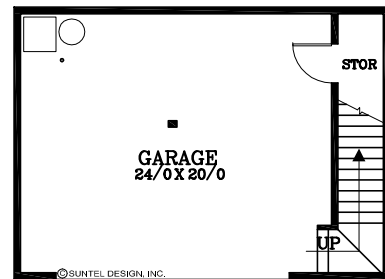

MAIN FLOOR PLAN
 1546 SQUARE FEET
 2099 TOTAL SQUARE FEET

LOWER FLOOR PLAN

UPPER FLOOR PLAN
 553 SQUARE FEET

Austin

Plan No. 121212

Tel: (503) 624 0555 Fax: (503) 624 0155
 www.suntelhomedesign.com