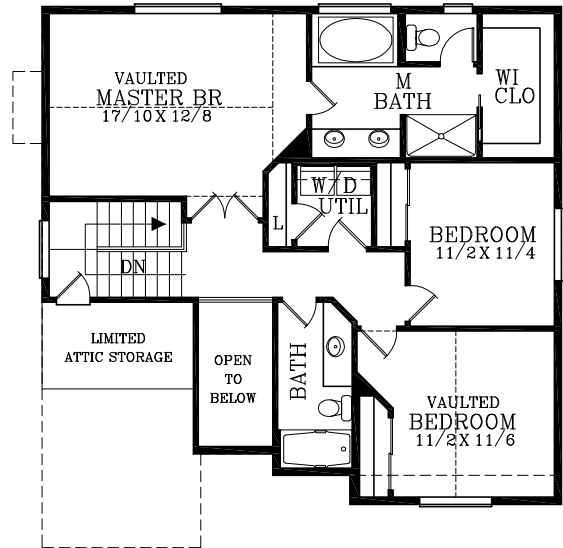

MAIN FLOOR PLAN
 823 SQUARE FEET
 1765 TOTAL SQUARE FEET

UPPER FLOOR PLAN
 942 SQUARE FEET

Rockwell

Plan No. 112801

Tel: (503) 624 0555 Fax: (503) 624 0155
 www.suntelhomedesign.com