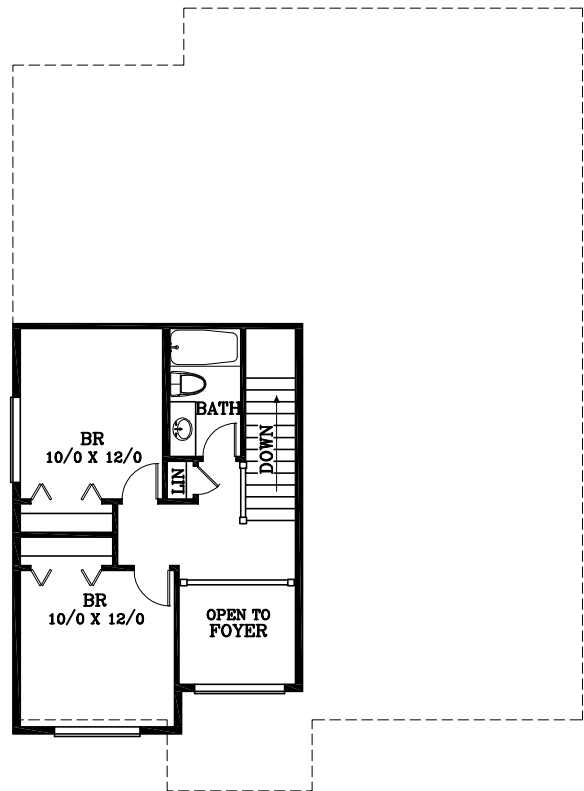

MAIN FLOOR PLAN
 1506 SQUARE FEET
 1940 SQUARE FEET TOTAL

UPPER FLOOR PLAN
 434 SQUARE FEET

Prichard D

Plan No. 11509D

Tel: (503) 624 0555 Fax: (503) 624 0155
 www.suntelhomedesign.com