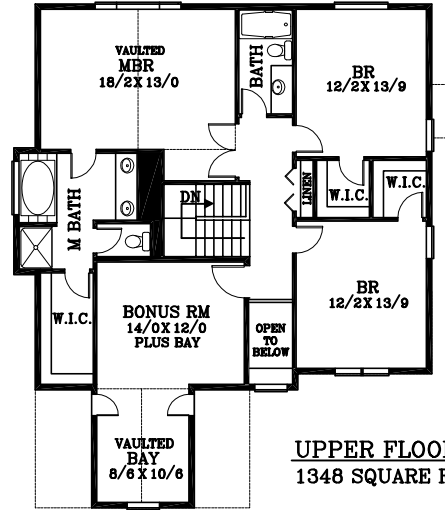

MAIN FLOOR PLAN
 984 SQUARE FEET
 3019 TOTAL SQUARE FEET

UPPER FLOOR PLAN
 1348 SQUARE FEET

LOWER FLOOR PLAN
 687 SQUARE FEET

Paxton T

Plan No. 52196T

Tel: (503) 624 0555 Fax: (503) 624 0155
 www.suntelhomedesign.com