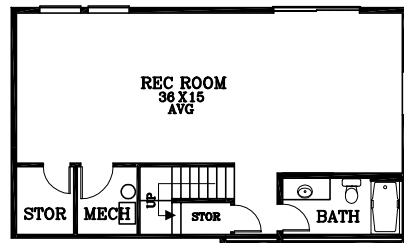

MAIN FLOOR PLAN
 984 SQUARE FEET
 3019 TOTAL SQUARE FEET

UPPER FLOOR PLAN
 1348 SQUARE FEET

LOWER FLOOR PLAN
 687 SQUARE FEET

Paxton T

Plan No. 52196T

Tel: (503) 624 0555 Fax: (503) 624 0155
 www.suntelhomedesign.com