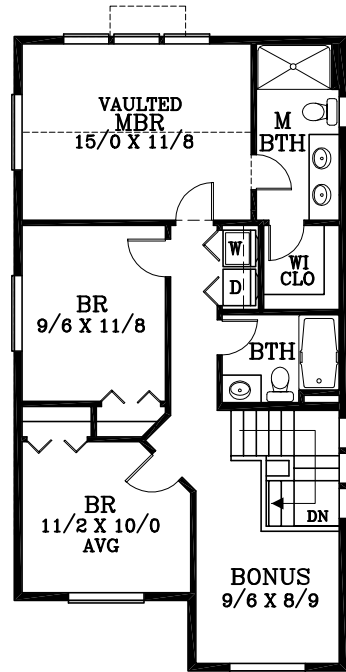

MAIN FLOOR PLAN
 595 SQUARE FEET
 1417 TOTAL SQUARE FEET

UPPER FLOOR PLAN
 822 SQUARE FEET

Longview C

Plan No. 71405C

Tel: (503) 624 0555 Fax: (503) 624 0155
 www.suntelhomedesign.com