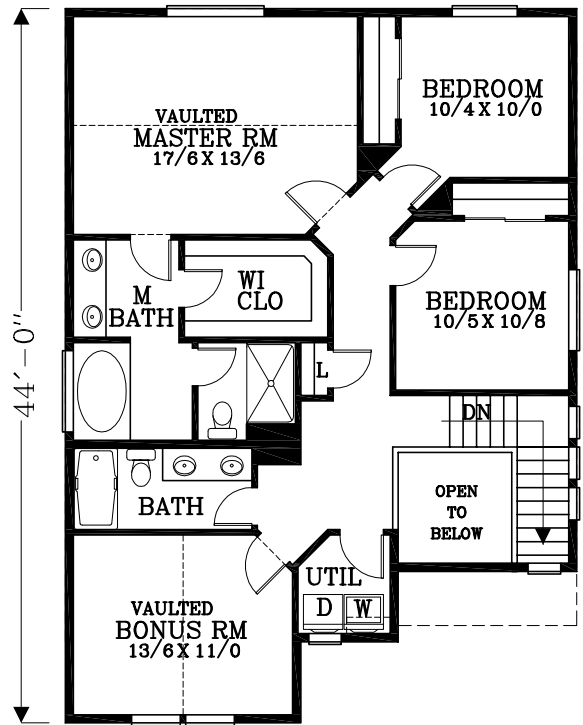

MAIN FLOOR PLAN
 780 SQUARE FEET
 1927 TOTAL SQUARE FEET

UPPER FLOOR PLAN
 1147 SQUARE FEET

Lewiston C

Plan No. 20905C

Tel: (503) 624 0555 Fax: (503) 624 0155
 www.suntelhomedesign.com