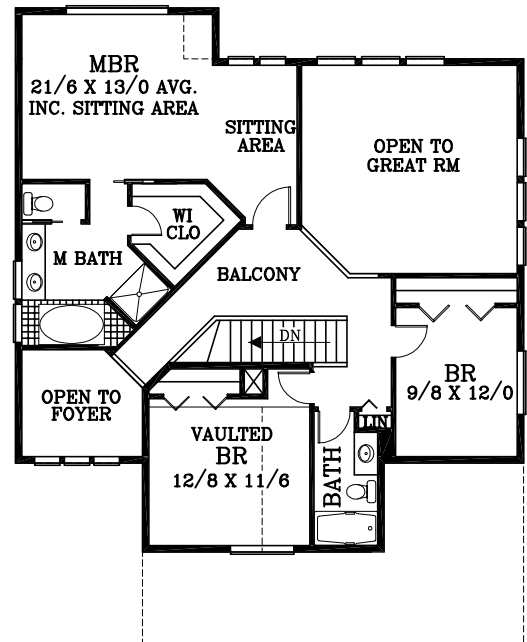

MAIN FLOOR PLAN
 1104 SQUARE FEET
 2146 SQUARE FEET TOTAL

UPPER FLOOR PLAN
 1042 SQUARE FEET

Kirkwood

Plan No. 40699