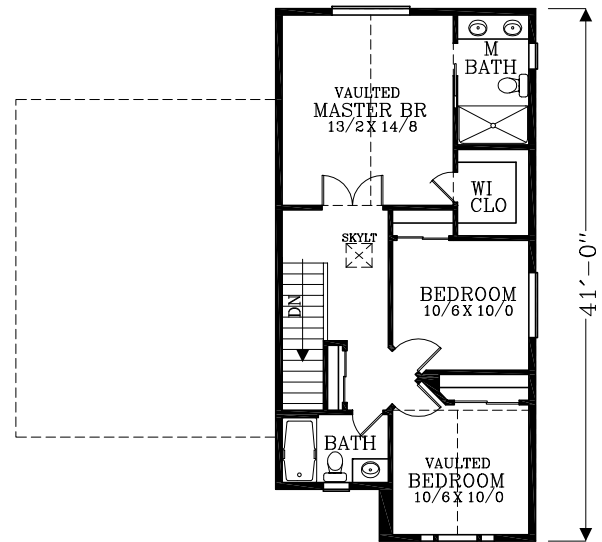

MAIN FLOOR PLAN
684 SQUARE FEET
1430 TOTAL SQUARE FEET

UPPER FLOOR PLAN
746 SQUARE FEET

Jamison

Plan No. 81499

Tel: (503) 624 0555 Fax: (503) 624 0155
www.suntelhomedesign.com