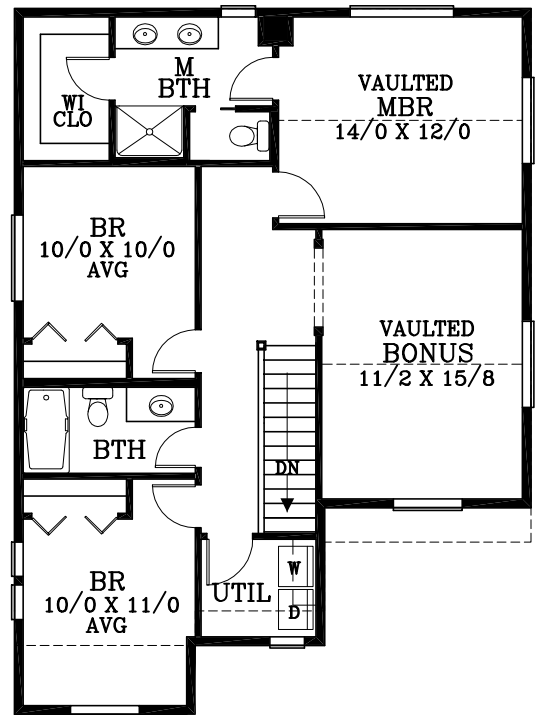

MAIN FLOOR PLAN
 651 SQUARE FEET
 1675 TOTAL SQUARE FEET

UPPER FLOOR PLAN
 1024 SQUARE FEET

Jamison D

Plan No. 81499D

Tel: (503) 624 0555 Fax: (503) 624 0155
 www.suntelhomedesign.com