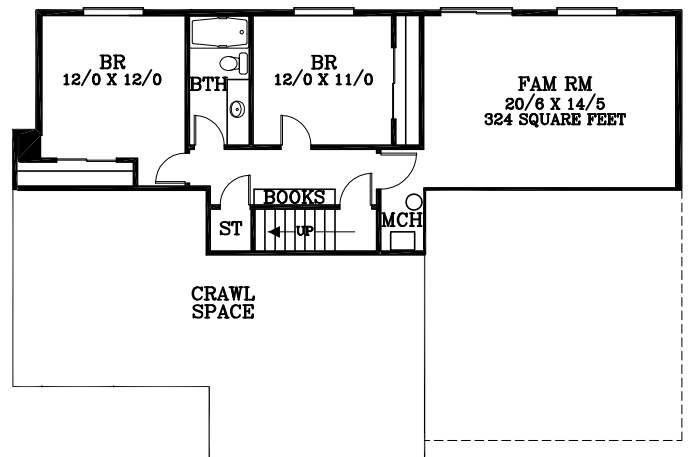

MAIN FLOOR PLAN
 1545 SQUARE FEET
 2389 TOTAL SQUARE FEET

LOWER FLOOR PLAN
 844 SQUARE FEET

Inverness K

Plan No. 10595K