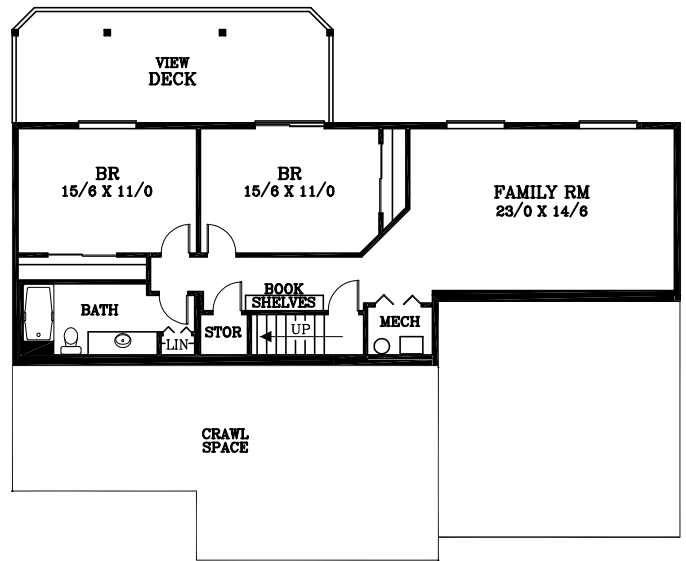

MAIN FLOOR PLAN
 1635 SQUARE FEET
 2638 TOTAL SQUARE FEET

LOWER FLOOR PLAN
 1003 SQUARE FEET

Inverness J

Plan No. 10595J

Tel: (503) 624 0555 Fax: (503) 624 0155
 www.suntelhomedesign.com