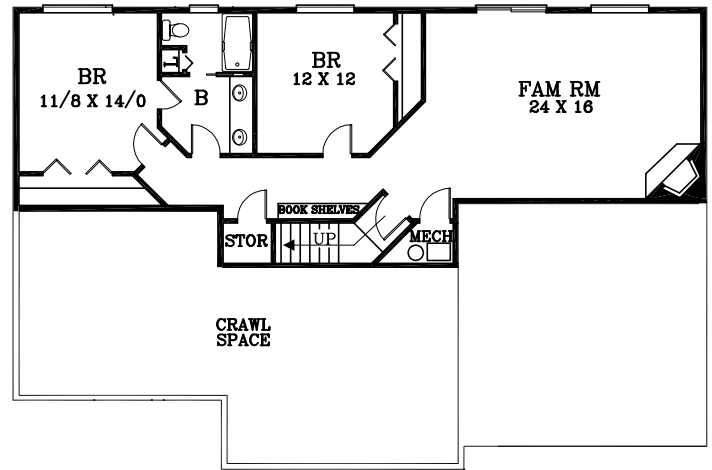

MAIN FLOOR PLAN
 1819 SQUARE FEET
 2839 SQUARE FEET TOTAL

LOWER FLOOR PLAN
 1020 SQUARE FEET

Inverness F

Plan No. 10595F