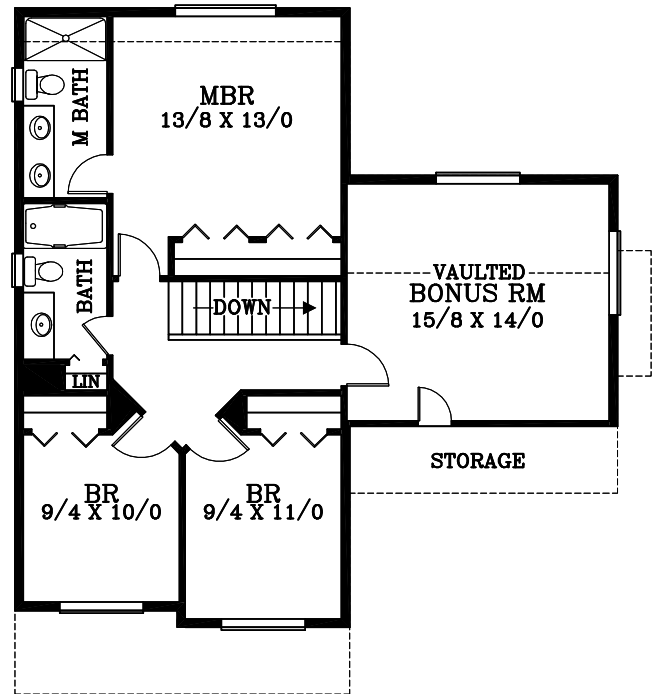

MAIN FLOOR PLAN
674 SQUARE FEET
1610 TOTAL SQ FT

UPPER FLR. PLAN
936 SQUARE FEET

Highland D

Plan No. 12300D

Tel: (503) 624 0555 Fax: (503) 624 0155
www.suntelhomedesign.com