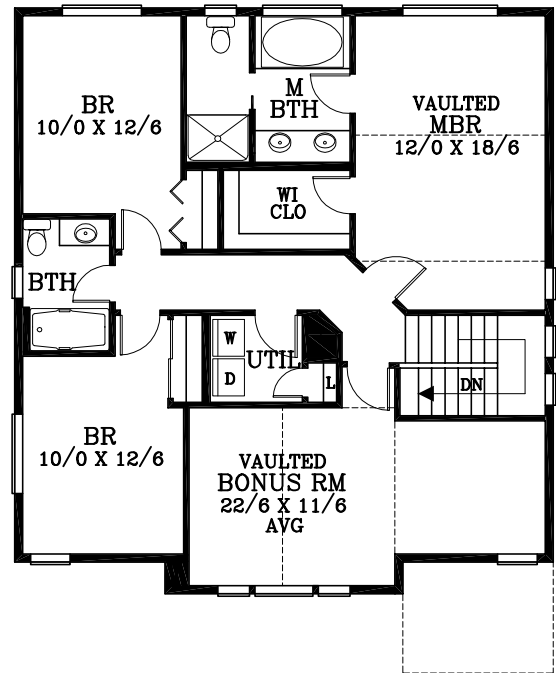

**MAIN FLOOR PLAN**  
 844 SQUARE FEET  
 2002 TOTAL SQUARE FEET

**UPPER FLOOR PLAN**  
 1158 SQUARE FEET

Wenatchee

Plan No. 102804

Tel: (503) 624 0555 Fax: (503) 624 0155  
 www.suntelhomedesign.com