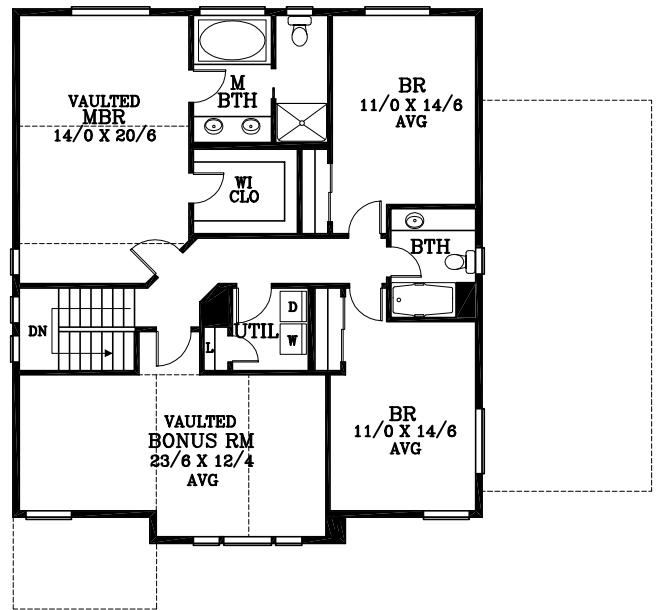

MAIN FLOOR PLAN
 1023 SQUARE FEET
 2391 TOTAL SQUARE FEET

UPPER FLOOR PLAN
 1368 SQUARE FEET

Wenatchee C

Plan No. 102804C

Tel: (503) 624 0555 Fax: (503) 624 0155
 www.suntelhomedesign.com