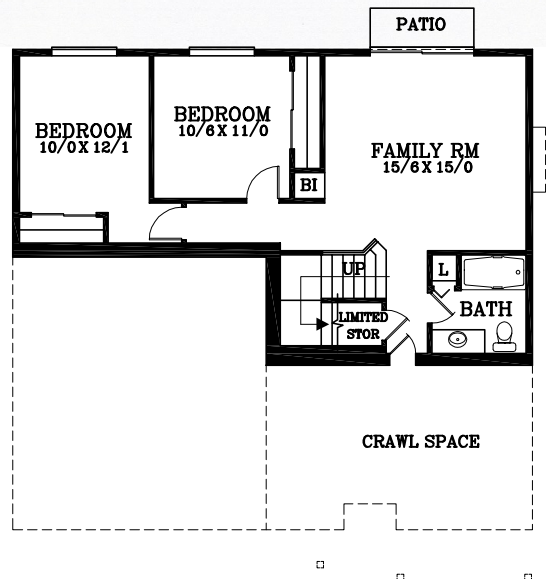

MAIN FLOOR PLAN
 1050 SQUARE FEET
 1765 TOTAL SQUARE FEET

LOWER FLOOR PLAN
 715 SQUARE FEET

Edgefield

Plan No. 31000

Tel: (503) 624 0555 Fax: (503) 624 0155
 www.suntelhomedesign.com