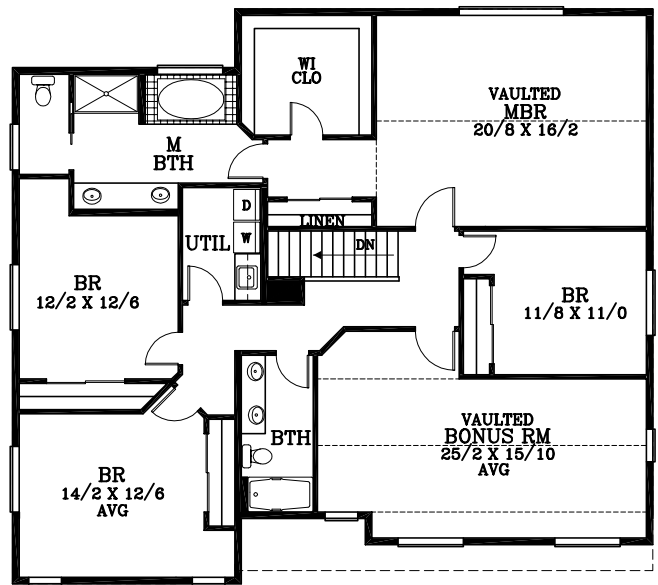

**MAIN FLOOR PLAN**  
 1135 SQUARE FEET  
 3066 TOTAL SQUARE FEET

**UPPER FLOOR PLAN**  
 1931 SQUARE FEET

Clarkston C

Plan No. 12405C

Tel: (503) 624 0555 Fax: (503) 624 0155  
 www.suntelhomedesign.com