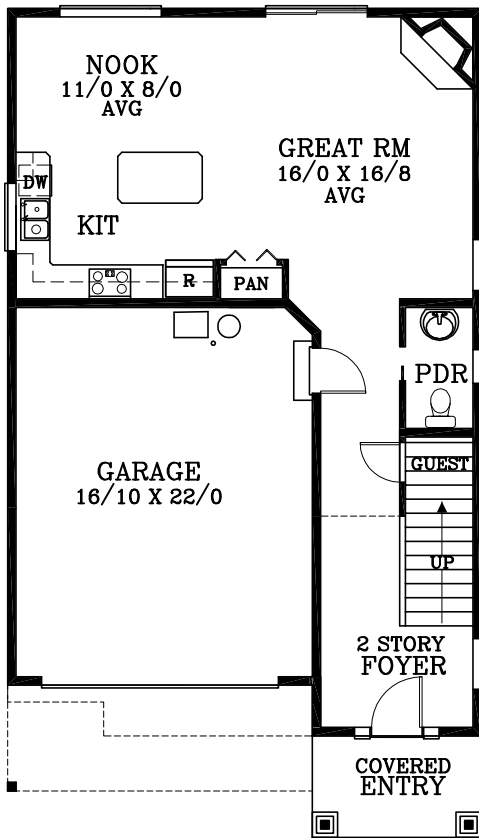

28'-0"

43'-0"

6'-0"

MAIN FLOOR PLAN
749 SQUARE FEET
1787 TOTAL SQUARE FEET

UPPER FLOOR PLAN
1038 SQUARE FEET

Chehalem

Plan No. 42605

Tel: (503) 624 0555 Fax: (503) 624 0155
www.suntelhomedesign.com