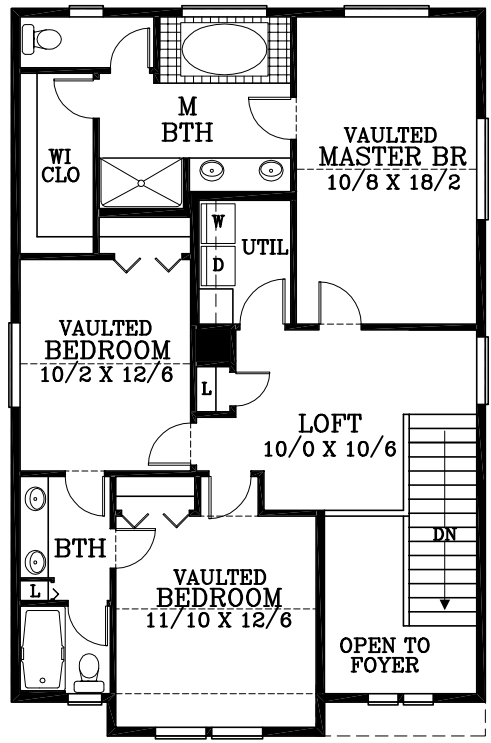

28'-0"

43'-0"

6'-0"

MAIN FLOOR PLAN
749 SQUARE FEET
1787 TOTAL SQUARE FEET

UPPER FLOOR PLAN
1038 SQUARE FEET

Chehalem

Plan No. 42605

Tel: (503) 624 0555 Fax: (503) 624 0155
www.suntelhomedesign.com