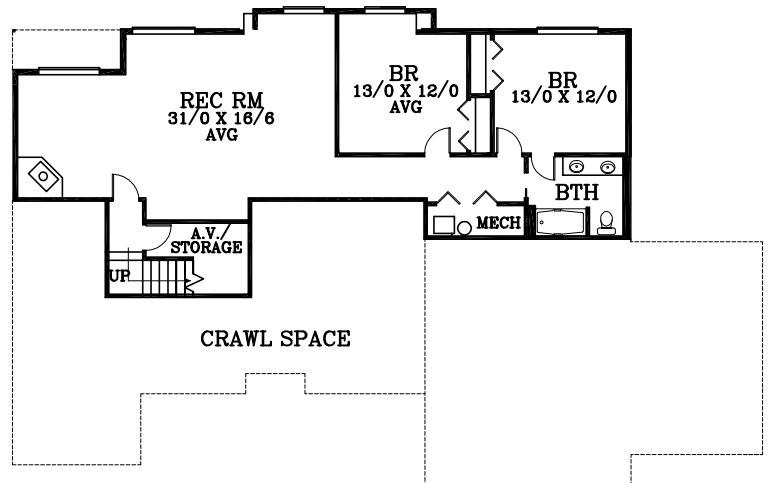

MAIN FLOOR PLAN
 1944 SQUARE FEET
 3014 TOTAL SQUARE FEET

LOWER FLOOR PLAN
 1070 SQUARE FEET

Catalina Y

Plan No. 112795Y

Tel: (503) 624 0555 Fax: (503) 624 0155
 www.suntelhomedesign.com