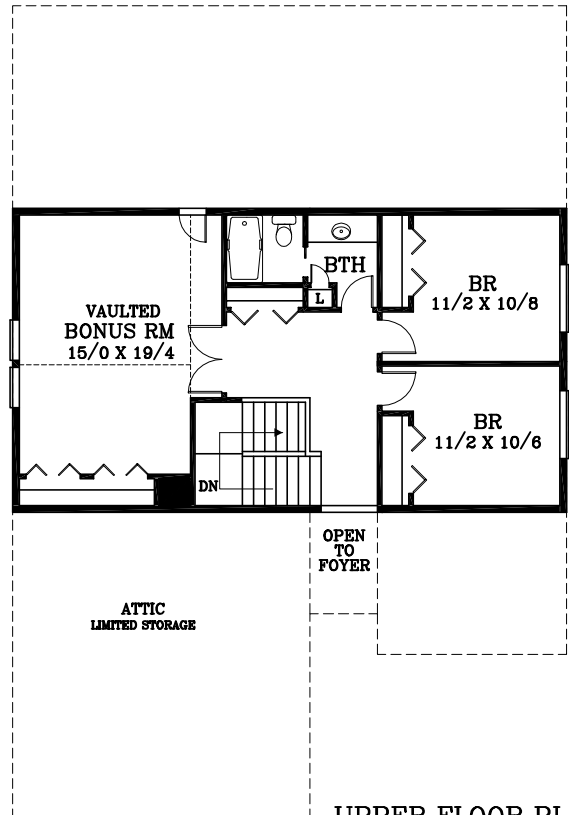

MAIN FLOOR PLAN
 1713 SQUARE FEET
 2567 TOTAL SQUARE FEET

UPPER FLOOR PLAN
 854 SQUARE FEET

Brightwood E

Plan No. 33198E

Tel: (503) 624 0555 Fax: (503) 624 0155
 www.suntelhomedesign.com